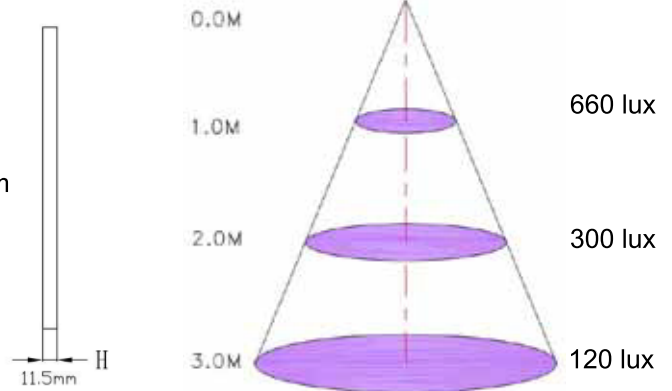

(2x4) LED Panel Light

UL-P7-75W CNS/CDS

Dimension and Illumination Diagram