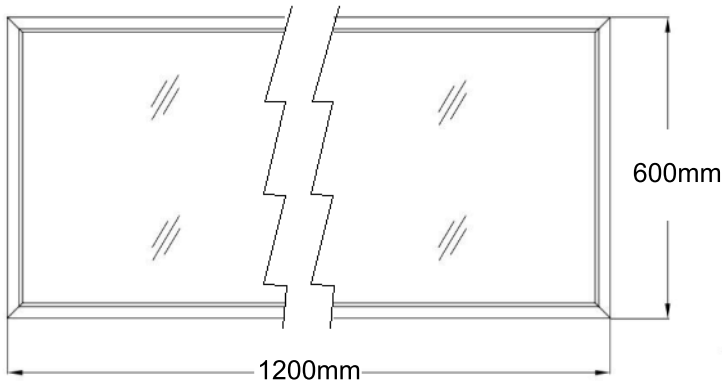

Ultimate LED Solutions

PRODUCT SHEET

Contact Info: Julian "Pete" Jordan
 Phone (252)503-0627
 Email: pete@ultimateledsolutions.com

(2x4) LED Panel Light

UL-P7-75W CNS/CDS

Dimension and Illumination Diagram

Ordering Information

Part Number	Dimension (mm)	LED Quantity	Dimmable	Color Temperature (K)	Voltage (V)	Lumen Output (lm)	Power Consumption (Watt)
UL-P7-75W CNS	600x1200x11.5mm (2'x4' x 1/2")	SMD 2835/360 pcs	No	2,700K ~6,500K	100~240V ac	5,600(CW) 5,300(WW)	75
UL-P7-75W CDS	600x1200x11.5mm (2'x4' x 1/2")	SMD 2835/360 pcs	Yes(0~10V)	2,700K ~6,500K	100~240V ac	5,600(CW) 5,300(WW)	75